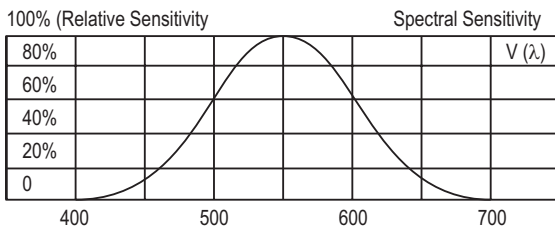

FEATURES

- 3½ Digits LCD display with low battery indication
- Easy to use with single function switch operating, pocket size and light weight
- Light measuring levels ranging from 0.01 lux to 50,000 lux
- Multiplication Factor for 20,000 Lux range and 50,000 Lux Range: 2000 Lux: reading x 10; 50,000 Lux: reading x 100

SPECIFICATIONS

Display	3-1/2 digits 1999 counts LCD display with low battery indication
Over-range Indication	"1" mark indication
Low battery indication	The "BAT" is displayed when the battery voltage drops below the operating level.
Measurement rate	1.5 times per second, nominal
Storage temperature	-10°C to 60°C (14°F to 140°F) at <80% relative humidity
Power	battery
Photo Detector	15 x 60 x 27 mm
Dimension	188 x 64.5 x 24.5 mm
Weight	160g
Light	
Measuring Range	200, 2000, 20,000 lux (20,000 lux range reading x 10) and 50,000 lux (50,000) lux range reading x 100)
Accuracy	± 5% rdg ± 10 dgts (<10,000 lux) ± 10% rdg dgts (>10,000 lux) (calibrated to standard incandescent lamp 2856 k)
Repeatability	± 2%
Temperature	
Characteristic	± 0.1%/°C
Photo detector	One silicon photo diode with filter

Spectral sensitivity characteristic: To the detector, the applied photo diode with filters makes the spectral sensitivity characteristic almost meet (C.I.E (International Commission on Illumination) photopia curve V (λ) as the following chart described