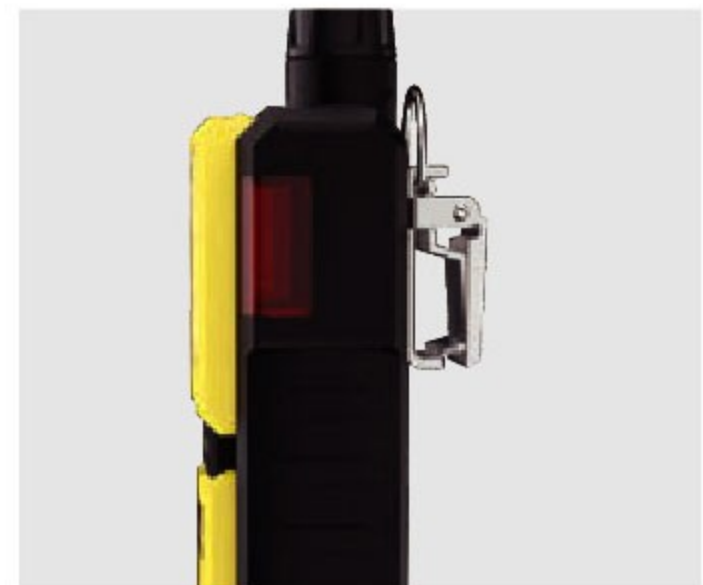

Technique Datars

Gas	Range	Low Alarm	High Alarm	Deviation
EX	(0 ~ 100)%LEL	20%LEL	50%LEL	1%LEL
H2S	(0 ~ 100) ppm	10ppm	35ppm	1ppm
CO	(0 ~ 1000) ppm	50ppm	150ppm	1ppm
O2	(0 ~ 30)%vol	19.5%vol	23.5%vol	0.1%vol